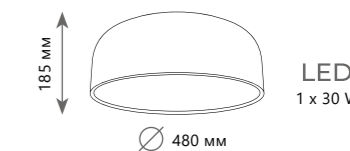

1800 Lm | 4000 K

10201/480 Pink

10201/480 Green

10201/480 Yellow

10201/480 White

10201/480 Black

10201/480 Grey

LED
1 x 30 W